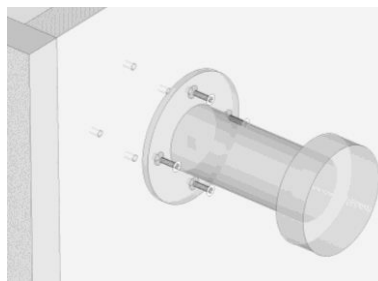

**BASE CABINET – DRAWERS**  
Assembled with the use of confirmats

**BASE CABINET – DRAWERS**  
Assembled with the use of confirmats

6.3x14 Euro screw

max 10mm

A=B

BASE CABINET – DRAWERS  
Assembled with the use of  
confirmats