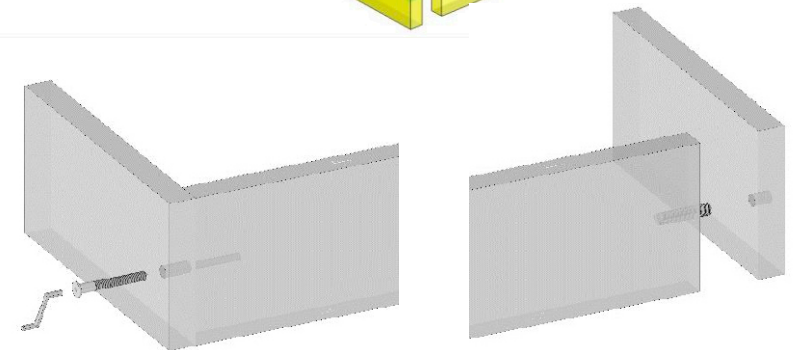

**BASE CABINET – DRAWERS**  
Assembled with the use of confirmats

**BASE CABINET – DRAWERS**  
Assembled with the use of confirmats

6.3x14 Euro screw

max 10mm

A=B

BASE CABINET – DRAWERS  
Assembled with the use of  
confirmats