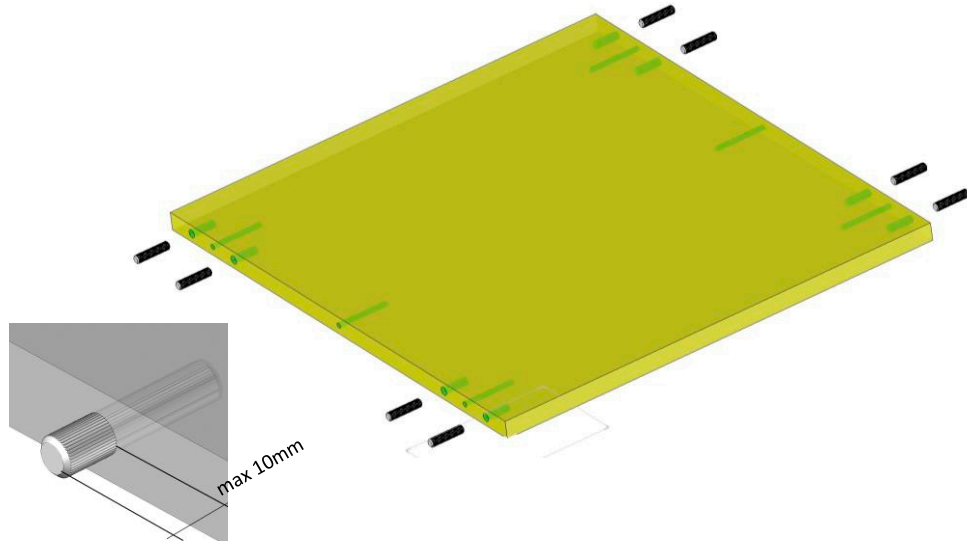

**BASE CABINET – DRAWERS**  
Assembled with the use of confirmats

**BASE CABINET – DRAWERS**  
Assembled with the use of confirmats

6.3x14 Euro screw

max 10mm

A=B

BASE CABINET – DRAWERS  
Assembled with the use of  
confirmats