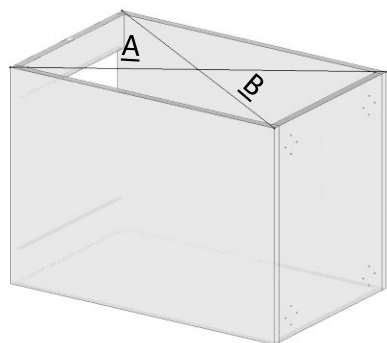

**BASE CABINET – DRAWERS**  
Assembled with the use of confirmats

**BASE CABINET – DRAWERS**  
Assembled with the use of confirmats

6.3x14 Euro screw

max 10mm

A=B

BASE CABINET – DRAWERS  
Assembled with the use of  
confirmats