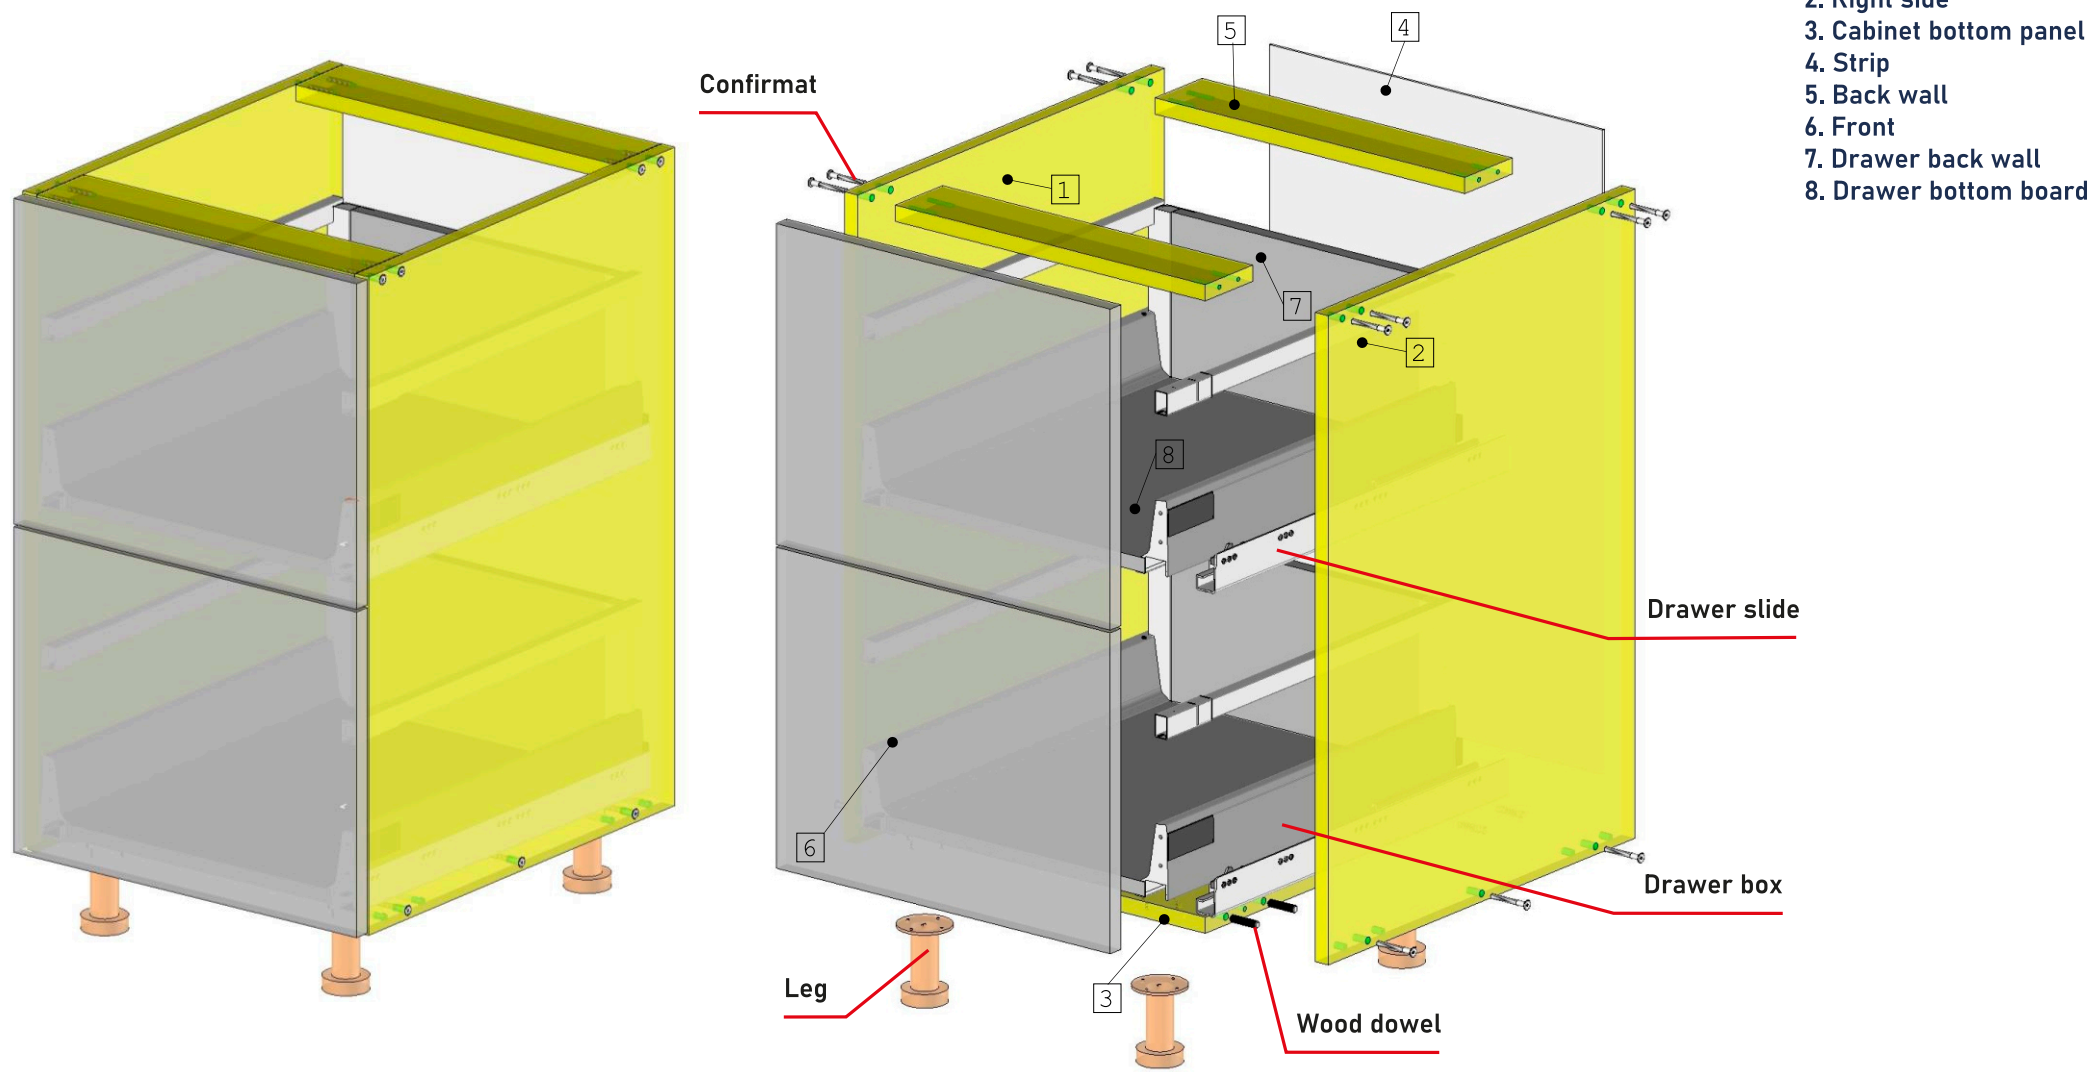

**BASE CABINET – DRAWERS**  
Assembled with the use of confirmats

**BASE CABINET – DRAWERS**  
Assembled with the use of confirmats

6.3x14 Euro screw

max 10mm

A=B

BASE CABINET – DRAWERS  
Assembled with the use of  
confirmats