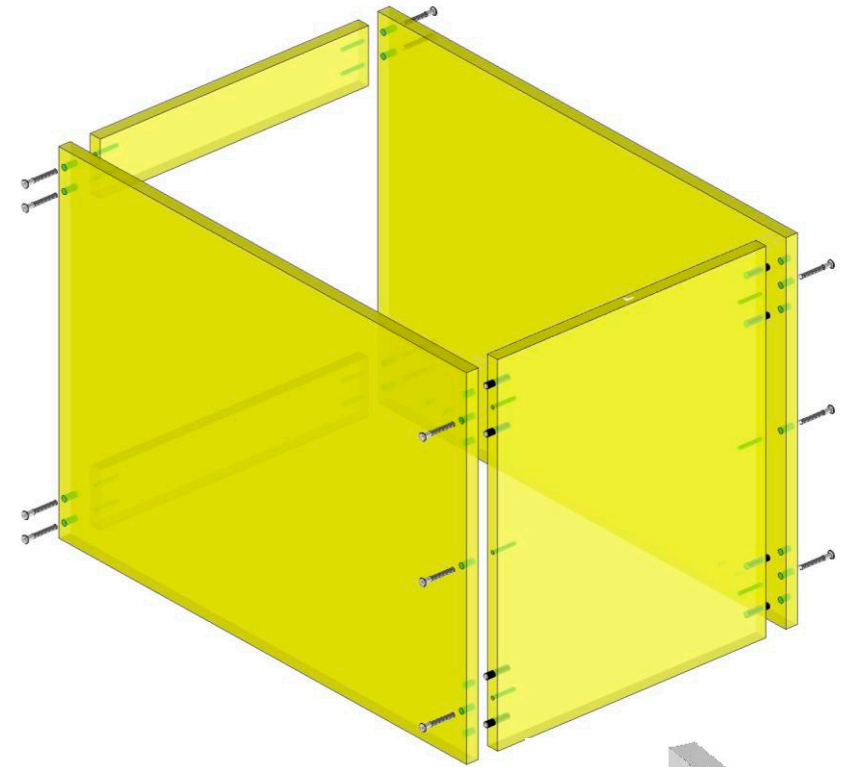

**BASE CABINET – DRAWERS**  
Assembled with the use of confirmats

**BASE CABINET – DRAWERS**  
Assembled with the use of confirmats

6.3x14 Euro screw

max 10mm

A=B

BASE CABINET – DRAWERS  
Assembled with the use of  
confirmats