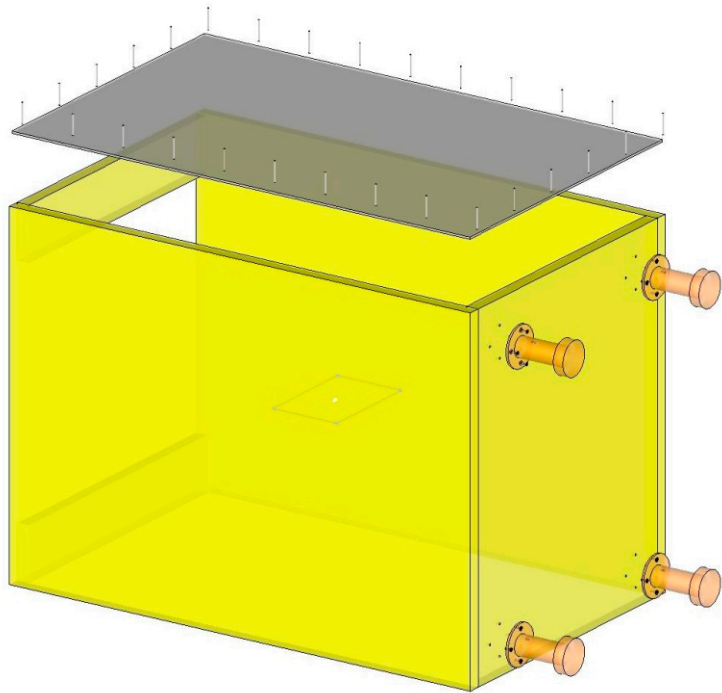

**BASE CABINET – DRAWERS**  
Assembled with the use of confirmats

**BASE CABINET – DRAWERS**  
Assembled with the use of confirmats

6.3x14 Euro screw

max 10mm

A=B

BASE CABINET – DRAWERS  
Assembled with the use of  
confirmats