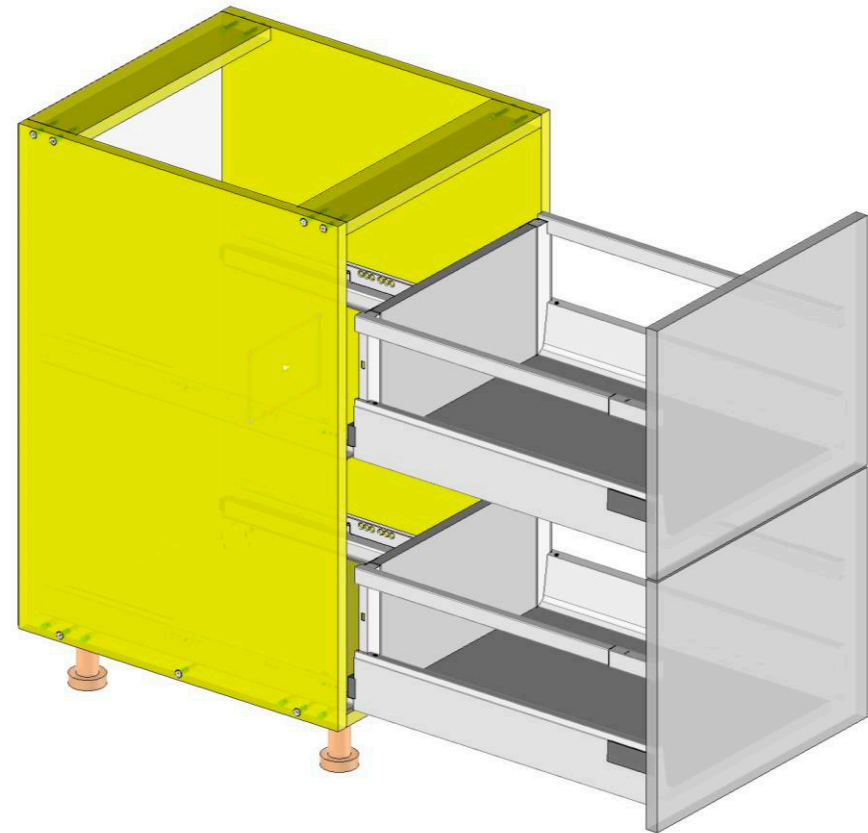

**BASE CABINET – DRAWERS**  
Assembled with the use of confirmats

**BASE CABINET – DRAWERS**  
Assembled with the use of confirmats

6.3x14 Euro screw

max 10mm

A=B

BASE CABINET – DRAWERS  
Assembled with the use of  
confirmats