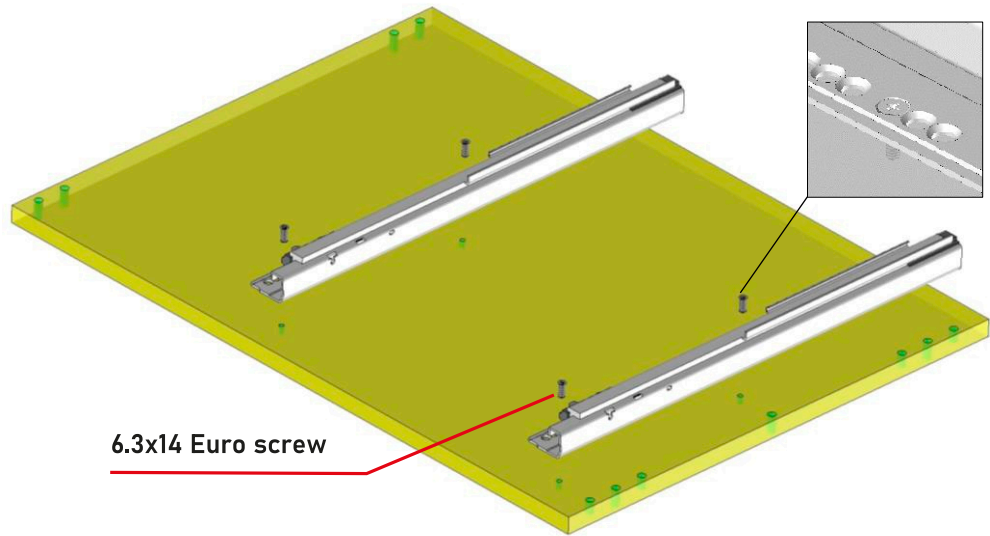

**BASE CABINET – DRAWERS**  
Assembled with the use of confirmats

**BASE CABINET – DRAWERS**  
Assembled with the use of confirmats

6.3x14 Euro screw

max 10mm

A=B

BASE CABINET – DRAWERS  
Assembled with the use of  
confirmats